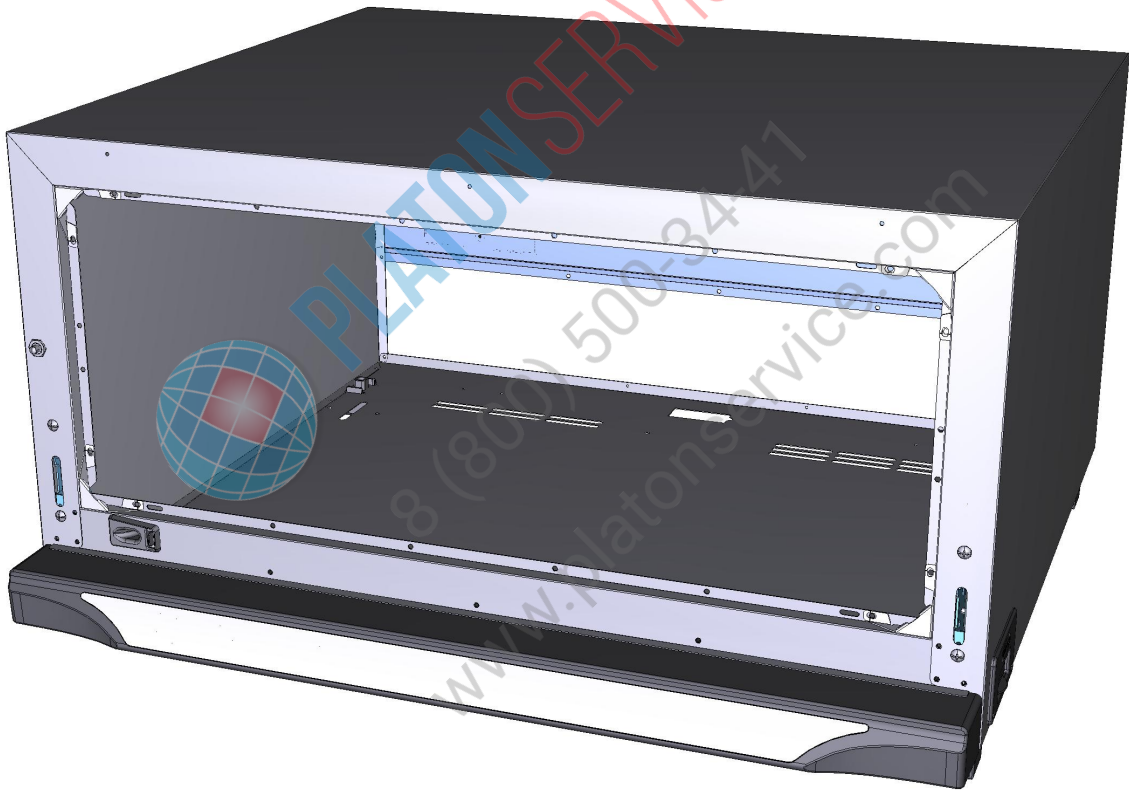

ASM2016D/0.D02 - External cover

FRONT