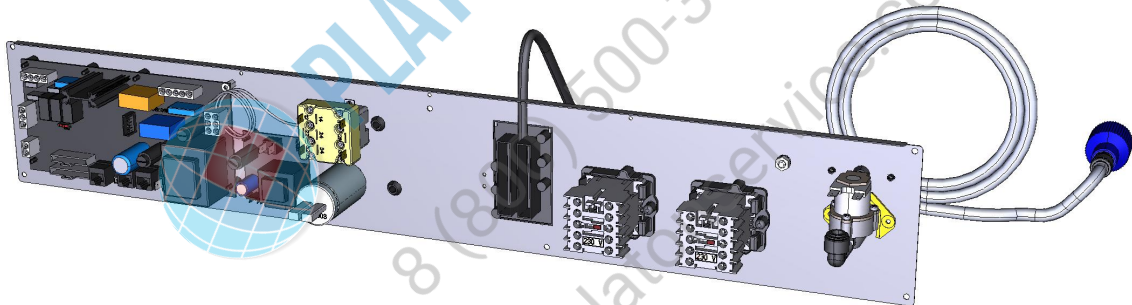

ASM2018E/0.D00 - Electrical system

FRONT