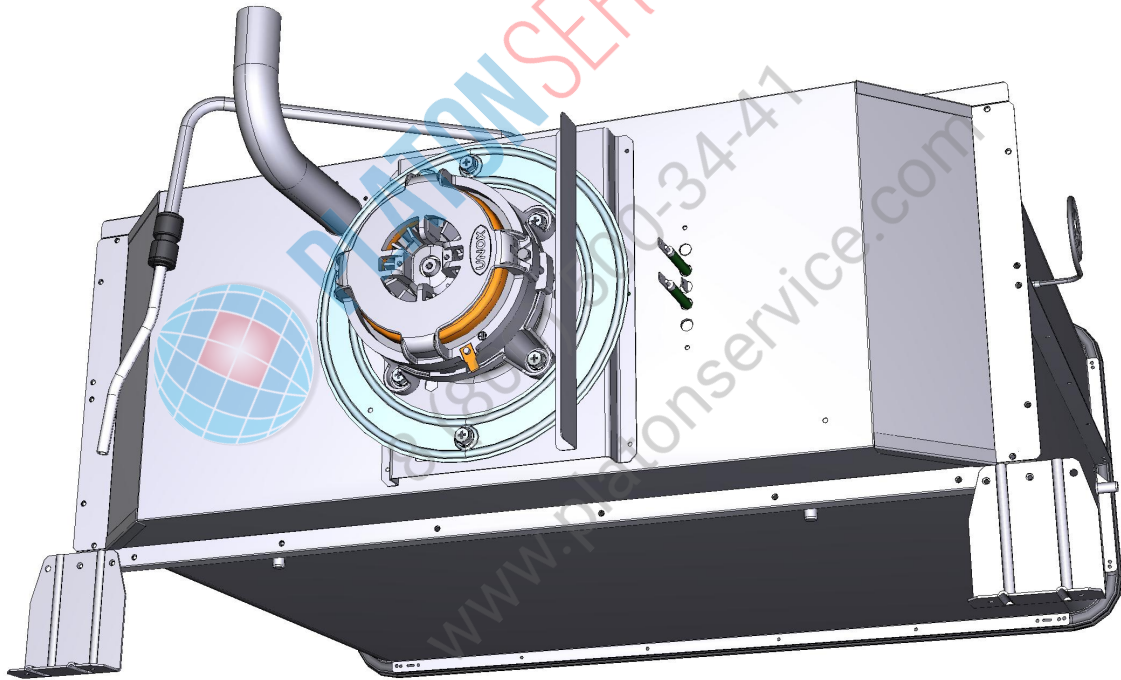

PLATON SERVICE  
 8 (800) 500-34-47  
 www.platonservice.com

ASM2017C/0.D00 - Cooking chamber

FRONT

ASM2017C/0.D00 - Cooking chamber

REAR

COMPONENT			SPARE PART																										
Code	Description	Image	Code	Description	Components list																								
0H3586A	ZINCED MOTOR GUARD PLATE XBC-XVC		0H3586A0	ZINCED MOTOR GUARD PLATE XBC-XVC																									
VN1025A	D=196 H=61 38 BLADES ST. STEEL FAN		KVN1025A	SERIES 5/5E XVC-XBC D196 H61 FAN KIT	<table border="1"> <thead> <tr> <th>Code</th> <th>Description</th> <th>Qty</th> <th>UOM</th> </tr> </thead> <tbody> <tr> <td>V11045A0</td> <td>16X8,4 TH=1,6 ST.STEEL WASHER</td> <td>1</td> <td>PZ</td> </tr> <tr> <td>V11255A0</td> <td>M8 H=8 BRASS-CHRO MED NUT</td> <td>2</td> <td>PZ</td> </tr> <tr> <td>V11256A0</td> <td>M8 DIN 980M ST. STEEL SELF LOCKING NUT</td> <td>1</td> <td>PZ</td> </tr> <tr> <td>VM2196A0</td> <td>MOTOR NUT FIXING BUSHING</td> <td>1</td> <td>PZ</td> </tr> <tr> <td>VN1025A2</td> <td>D=196 H=61 38 BLADES ST. STEEL FAN</td> <td>1</td> <td>PZ</td> </tr> </tbody> </table>	Code	Description	Qty	UOM	V11045A0	16X8,4 TH=1,6 ST.STEEL WASHER	1	PZ	V11255A0	M8 H=8 BRASS-CHRO MED NUT	2	PZ	V11256A0	M8 DIN 980M ST. STEEL SELF LOCKING NUT	1	PZ	VM2196A0	MOTOR NUT FIXING BUSHING	1	PZ	VN1025A2	D=196 H=61 38 BLADES ST. STEEL FAN	1	PZ
Code	Description	Qty	UOM																										
V11045A0	16X8,4 TH=1,6 ST.STEEL WASHER	1	PZ																										
V11255A0	M8 H=8 BRASS-CHRO MED NUT	2	PZ																										
V11256A0	M8 DIN 980M ST. STEEL SELF LOCKING NUT	1	PZ																										
VM2196A0	MOTOR NUT FIXING BUSHING	1	PZ																										
VN1025A2	D=196 H=61 38 BLADES ST. STEEL FAN	1	PZ																										
0H3020A	MOTOR SHAFT SEALING DISC		0H3020A1	MOTOR SHAFT SEALING DISC																									
0H1209A	PROFILE HEAT COVER FOR MOTOR		0H1209A0	PROFILE HEAT COVER FOR MOTOR																									