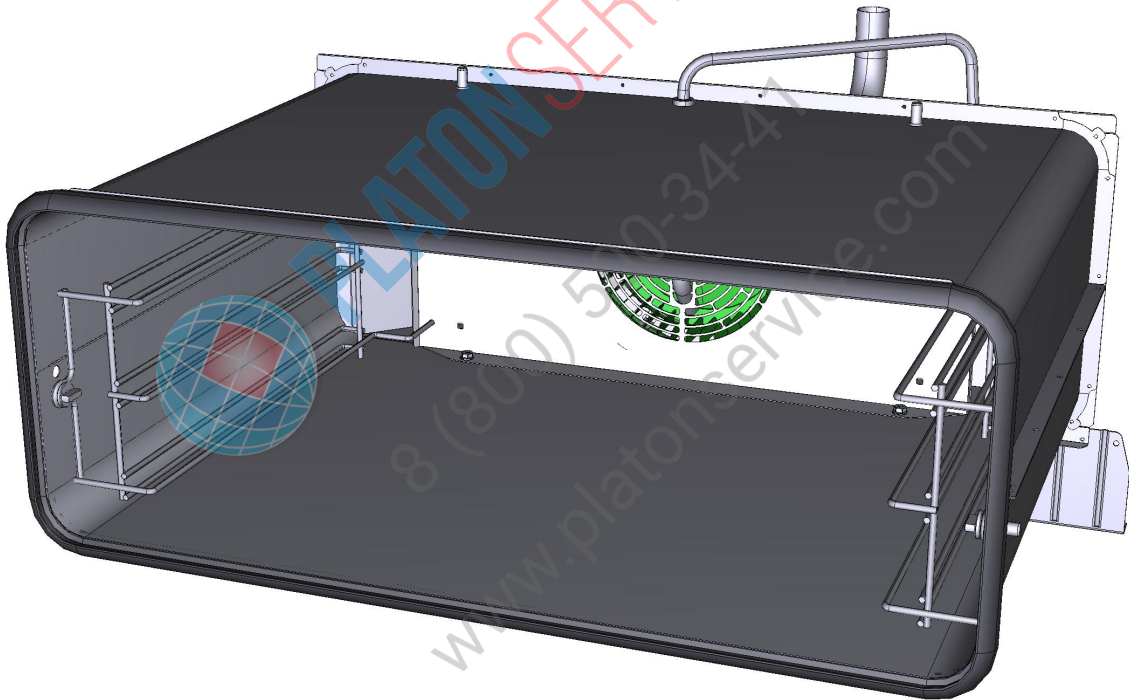

ASM2017C/0.D00 - Cooking chamber

FRONT