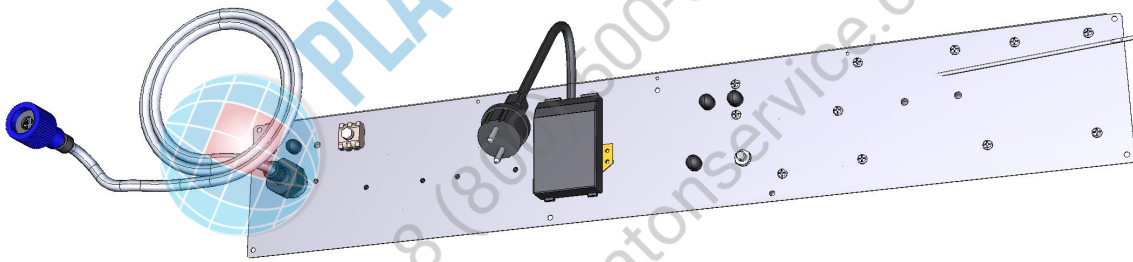

ASM2018E/0.D00 - Electrical system

REAR